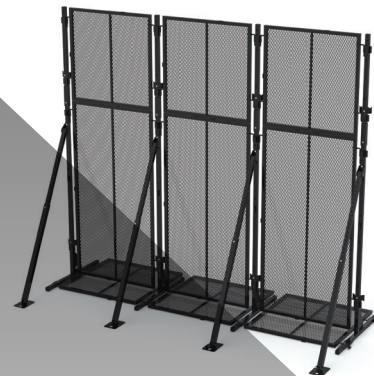

High Security Portable Fence Systems
& HVM Barriers

Security Fencing

ARX Security Fencing is a fully scalable and versatile portable fencing system. Built to the very highest standards of security, resilience and quality.

ARX 12' (3.65m) perimeter security fence
(3 panel)

ARX 8' (2.43m) perimeter security fence
with pedestrian gate

Finishes

Galvanised Mild Steel

Powder Coated
Galvanised Mild Steel

ARX Security Fencing can be utilised across a number of different industry sectors for boundary and demarcation purposes.

Assembling temporary perimeter fencing has never been so easy.

Higher Level Security & Optional Extras

The versatility of the system allows you to build different set-up combinations.