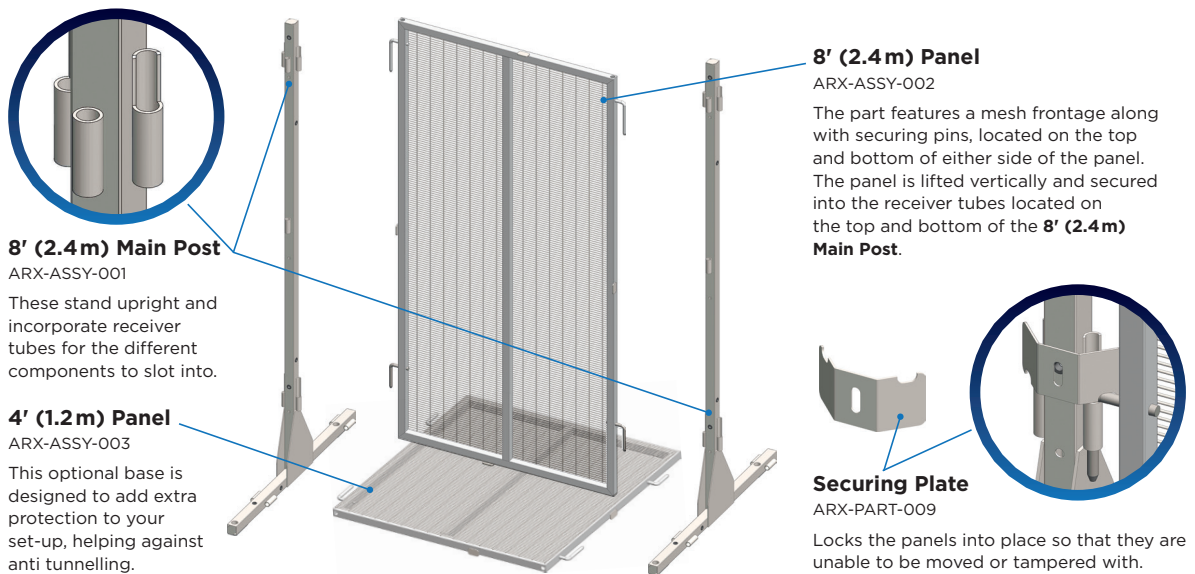

Components & Build

Assembling temporary perimeter fencing has never been so easy.